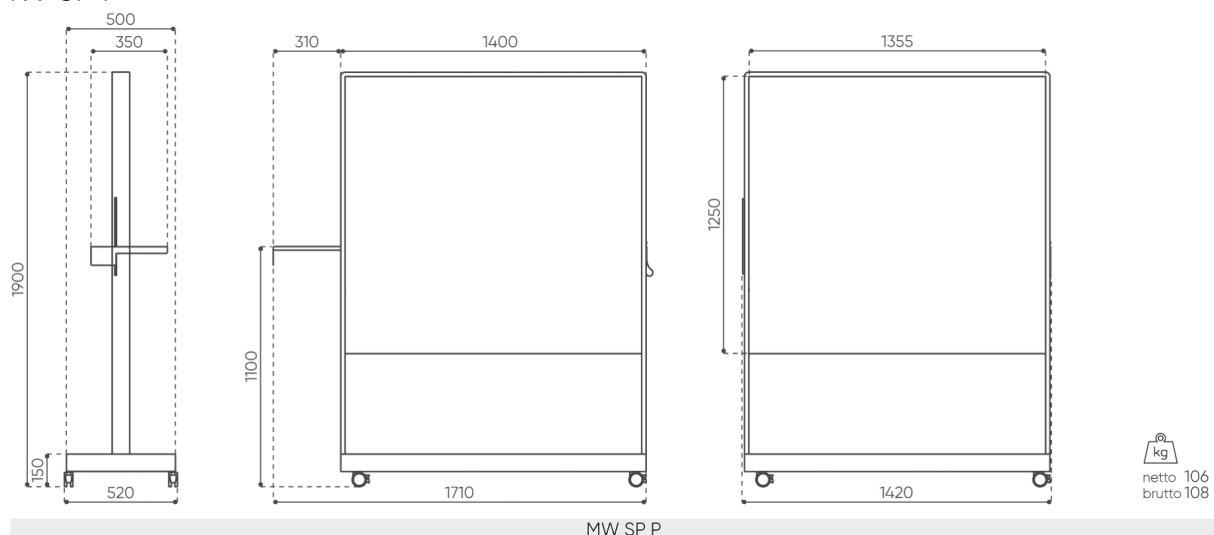

multiwall

MW SP P

: product card

The mobile wall is a solution for offices, schools and creative spaces. Equipped with a magnetic dry erase board, it allows for free note taking, organising ideas and effective collaboration.

design:
Bejot Development Team

Product website
[website link](#)

bejot:

dimensions

MW SP P

Dimensions are approximate and may vary depending on product configuration configuration. Standards are always taken into account.