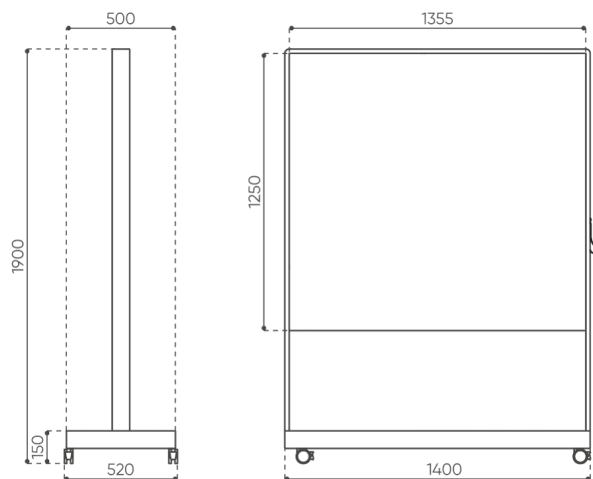

design:
Bejot Development Team

Product website
[website link](#)

bejot:

dimensions

MW SS B

	SS B	SS P
netto	82	101
brutto	84	103

MW SS B / SS P

Dimensions are approximate and may vary depending on product configuration configuration. Standards are always taken into account.