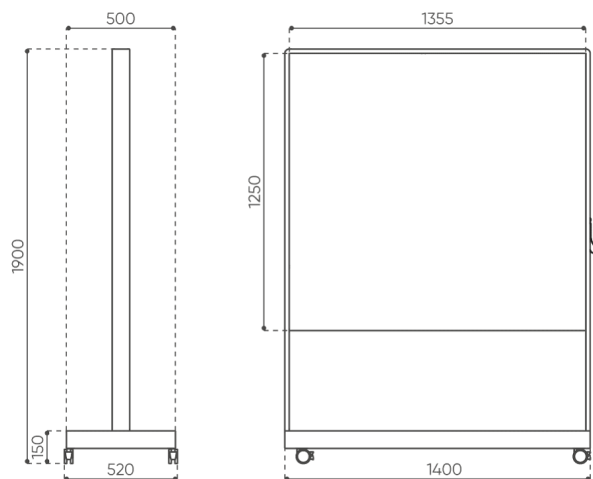

design:
Bejot Development Team

Product website
[website link](#)

bejot:

dimensions

MW SS P

	SS B	SS P
netto	82	101
brutto	84	103

MW SS B / SS P

Dimensions are approximate and may vary depending on product configuration configuration. Standards are always taken into account.