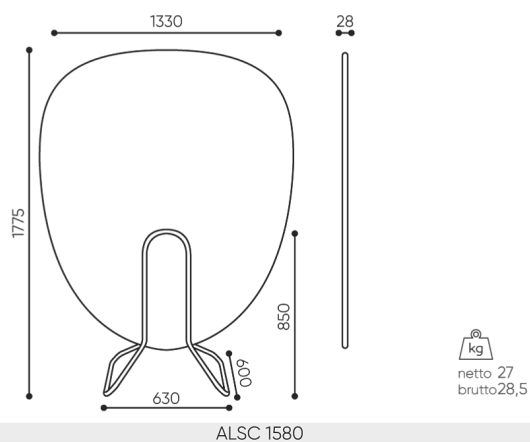

technical data

ALSC 1580 IN

Standard ●
Option ○

Type of design

bejot:alberi

Design

CODE

Powder-coated (colors according to Bejot template)

dimensions

ALSC 1580 IN

All dimensions are in [mm] and refer to basic version products. The indicated dimensions can change depending on the selected equipment package. Bejot reserves the right to change selected elements and this may slightly affect the product's dimensions. In case of any special requirements on dimensions of a given product, the afore-mentioned information should be acknowledged by the Producer. The specification does not constitute an offer within the meaning of the Civil Code. Dimensions and weights are approximate and may vary by 5%. The requirements of the standard are always met.