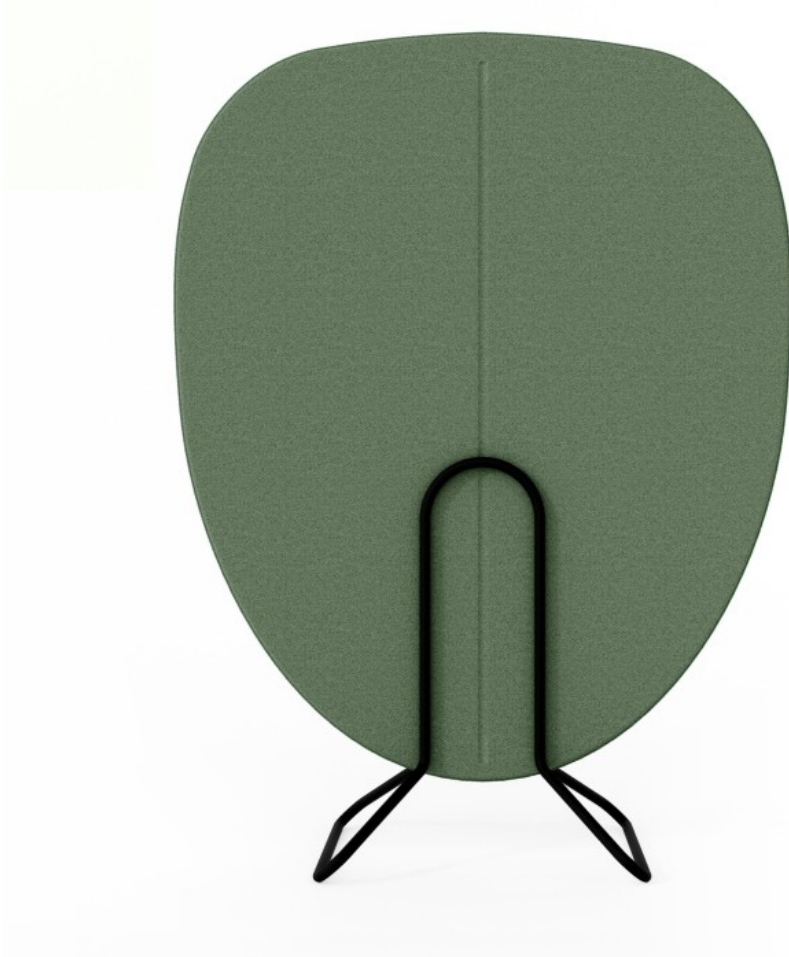

alberi

ALSC 1580 IN

: product card

Alberi is a collection of acoustic wall panels and free-standing screens with a wide range of configuration possibilities. The biophilic shape and patterns have been inspired by trees, while the textures and colours relate to the seasons.