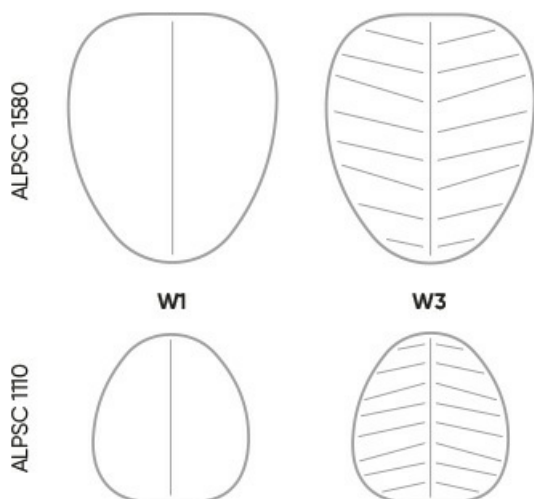

collection advantages

biophilia in the office

Alberi is an excellent alternative to standard acoustic panels because, in addition to their acoustic properties, they also provide a pleasant visual experience and rest for the eyes.

moody colours

The carefully selected colours evoke the seasons and create positive emotions. A wide range of RAL colours allows interesting combinations of frame and fabric shades.

available variants

Panels and screens are available in 2 sizes and 3 embossing patterns.

technical data

ALSC 1580 IN

Standard ●
Option ○

Type of design

---

bejot:alberi

Design

CODE

Powder-coated (colors according to Bejot template)