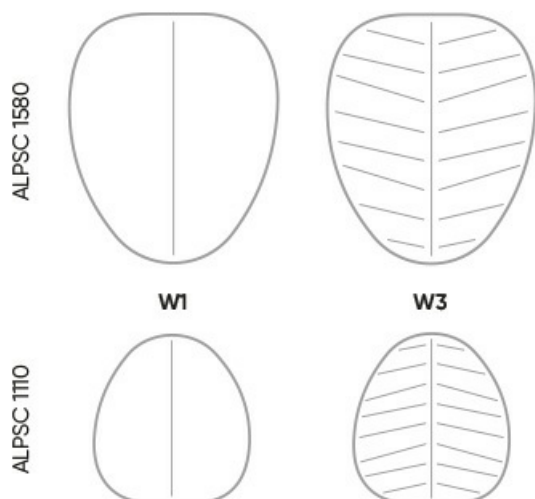

collection advantages

biophilia in the office

Alberi is an excellent alternative to standard acoustic panels because, in addition to their acoustic properties, they also provide a pleasant visual experience and rest for the eyes.

spatial arrangements

Alberi:wall panels come with a dedicated system of rails and hangers allowing for mounting at a distance of 20 and 50 mm from the wall. This enables easy creation of original compositions inspired by the forest.

available variants

Panels and screens are available in 2 sizes and 3 embossing patterns.

technical data

ALPSC 1580 IN

Standard ●
Option ○

Type of pattern

bejot:alberi

The hangers of the panels (mounted to the panel)

CODE

Black hangers (2 pcs) for a single panel with a distance of 20 mm from the wall

WD-A1 ●

Black hangers (2 pcs) for a single panel with a distance of 50 mm from the wall

WD-A2 ○

Hangers (1set = 2pcs) are mounted to the panel. The panel hangers makes it possible to adjust the suspension height of the panel on 4 levels - every 100 mm.

Depending on the configuration of the set, select the hangers with a suitable distance from the wall (for each panel - 1 set of hangers).

Mounting rail

CODE

Mounting rail 500mm long

ALSZ 5 ○

Mounting rail 1300mm long

ALSZ 13 ○

Mounting rail 2000mm long

ALSZ 20

Rails are mounted to the wall, depending on the configuration of the set, choose the appropriate length of the rail. The rails do not contain assembly screws (the appropriate mountings should be selected for the type of wall).