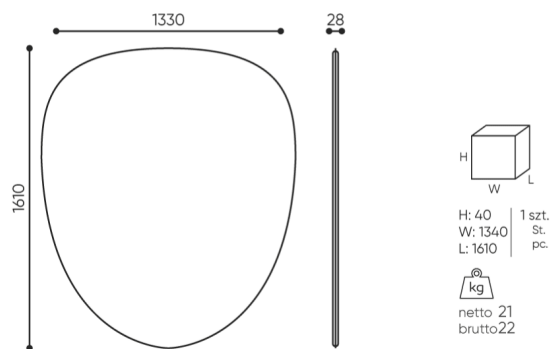

### Mounting rail

### CODE

Mounting rail 500mm long

ALSZ 5 ○

Mounting rail 1300mm long

ALSZ 13 ○

Mounting rail 2000mm long

ALSZ 20

Rails are mounted to the wall, depending on the configuration of the set, choose the appropriate length of the rail. The rails do not contain assembly screws (the appropriate mountings should be selected for the type of wall).

# dimensions

ALPSC 1580 IN

ALPSC 1580

**H** height: overall dimensions

**W** width: overall dimensions

**L** epth: overall dimensions

Dimensions are approximate and may vary depending on the selected product configuration. The requirements of the standard are always met.