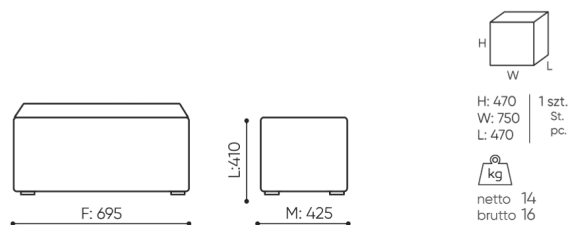

dimensions

CUB 695

CUB 695

C	overall height	G	seat width	M	overall depth
D	backrest height	H	backrest width	N	seat depth

All dimensions are in [mm] and refer to basic version products. The indicated dimensions can change depending on the selected equipment package. Bejot reserves the right to change selected elements and this may slightly affect the product's dimensions. In case of any special requirements on dimensions of a given product, the afore-mentioned information should be acknowledged by the Producer. The specification does not constitute an offer within the meaning of the Civil Code. Dimensions and weights are approximate and may vary by 5%. The requirements of the standard are always met.