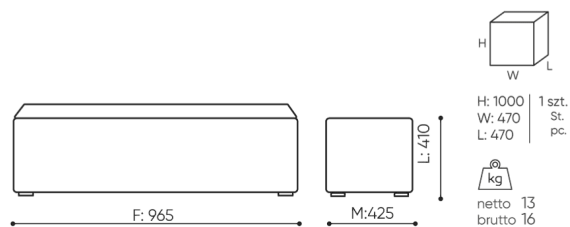

## technical data

CUB 965

Standard ●  
Option ○

# dimensions

## CUB 965

CUB 965

<b>C</b>	<b>overall height</b>	<b>G</b>	<b>seat width</b>	<b>M</b>	<b>overall depth</b>
<b>D</b>	<b>backrest height</b>	<b>H</b>	<b>backrest width</b>	<b>N</b>	<b>seat depth</b>

All dimensions are in [mm] and refer to basic version products. The indicated dimensions can change depending on the selected equipment package. Bejot reserves the right to change selected elements and this may slightly affect the product's dimensions. In case of any special requirements on dimensions of a given product, the afore-mentioned information should be acknowledged by the Producer. The specification does not constitute an offer within the meaning of the Civil Code. Dimensions and weights are approximate and may vary by 5%. The requirements of the standard are always met.