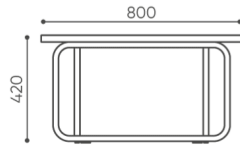

TK

TF

Tabletop

Laminated board top (18 mm)

Finger joint solid oak (19 mm)

## dimensions

EP TB

H: 500 | 1 szt.  
W: 830 | St.  
L: 800 | pc.

netto 15,5

EP TB

- H height: overall dimensions
- W width: overall dimensions
- L epth: overall dimensions

Dimensions are approximate and may vary depending on the selected product configuration. The requirements of the standard are always met.