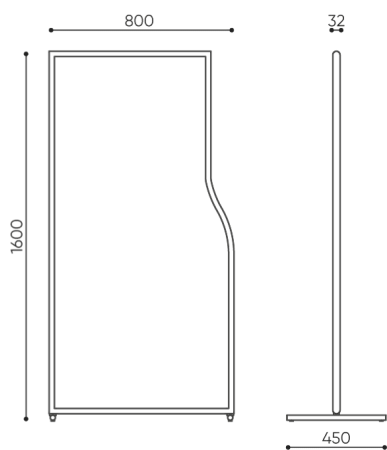

### Feet

#### CODE

Adjustable feet

●

Adjustable feet with felt lining

○

# dimensions

FS SC8T

FS SC8T

All dimensions are in [mm] and refer to basic version products. The indicated dimensions can change depending on the selected equipment package. Bejot reserves the right to change selected elements and this may slightly affect the product's dimensions. In case of any special requirements on dimensions of a given product, the afore-mentioned information should be acknowledged by the Producer. The specification does not constitute an offer within the meaning of the Civil Code. Dimensions and weights are approximate and may vary by 5%. The requirements of the standard are always met.