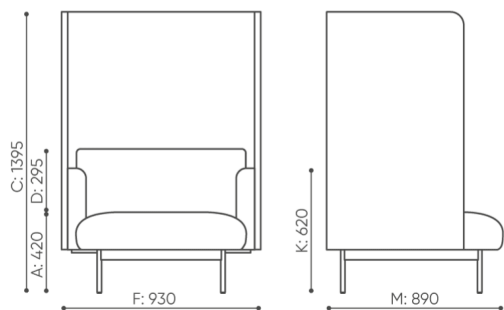

Mediaport

Round PIX mediaport (black-B) - 1 voltage socket 230 V

R[type]IV ○

Round PIX mediaport (black-B) - 2 x USB charger

RM1CC ○

dimensions

FR 421W

 netto 74

FR 421 W

Dimensions are approximate and may vary depending on product configuration configuration. Standards are always taken into account.

materials available for collection

1st price group	Fenno
2nd price group	Alaska, Alpa, Charles, Charles - Studio Design, Pastel, Roccia
3rd price group	Ally, Ally SD, Alpa-Studio Design, Blazer, Cyber SD, Easy SD, Oceanic, Synergy, Synergy - Studio Design
4th price group	Heritage, Oceanic-Studio Design, Remix - Studio Design
5th price group	Steelcut Trio 3
Metal	Metal - powder coated