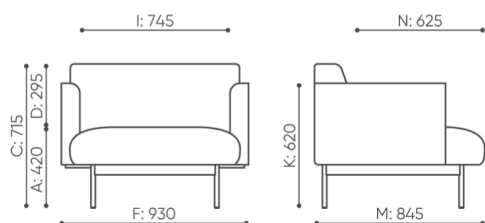

Set of connectors to connect 2 seats

L-FR ○

dimensions

FR 421

 netto 37

FR 421

bejot:fora

 netto 31

FR 411 L/R

- A seat height: overall dimensions
- B seat height
- C chair height: overall dimensions
- D backrest height
- F chair width: overall dimensions
- G seat width
- H backrest width
- K height from the floor to the armrest
- M chair depth: overall dimensions
- N seat depth / seat length