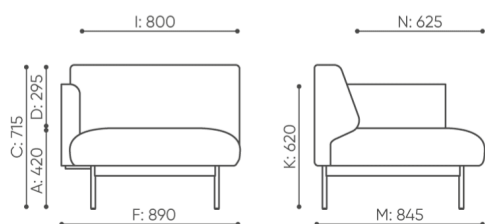

Set of connectors to connect 2 seats

L-FR ○

dimensions

FR 421

 netto 37

FR 421

bejot:fora

 netto 31

FR 411 L/R

- A seat height: overall dimensions
- B seat height
- C chair height: overall dimensions
- D backrest height
- F chair width: overall dimensions
- G seat width
- H backrest width
- K height from the floor to the armrest
- M chair depth: overall dimensions
- N seat depth / seat length

Dimensions are approximate and may vary depending on the selected product configuration. The requirements of the standard are always met.

materials available for collection

1st price group	Fenno
2nd price group	Alpa, Charles, Charles - Studio Design, Cura, Pastel, Roccia
3rd price group	Ally, Ally SD, Alpa-Studio Design, Blazer, Cura SD, Easy SD, Oceanic, Synergy, Synergy - Studio Design
4th price group	Heritage, Oceanic-Studio Design, Remix - Studio Design
5th price group	Steelcut Trio 3
Metal	Metal - powder coated