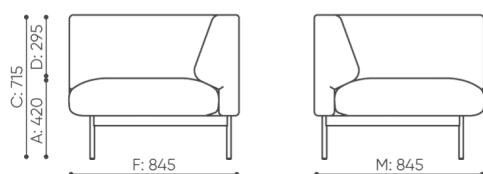

technical data

FR 4CC

Standard ●
Option ○

Base

Powder coated (colors according to the Bejot sampler)

●

Connectors

Set of connectors to connect 2 seats

L-FR

○

dimensions

FR 4CC

FR C

C	overall height	G	seat width	M	overall depth
D	backrest height	H	backrest width	N	seat depth

All dimensions are in [mm] and refer to basic version products. The indicated dimensions can change depending on the selected equipment package. Bejot reserves the right to change selected elements and this may slightly affect the product's dimensions. In case of any special requirements on dimensions of a given product, the afore-mentioned information should be acknowledged by the Producer. The specification does not constitute an offer within the meaning of the Civil Code. Dimensions and weights are approximate and may vary by 5%. The requirements of the standard are always met.