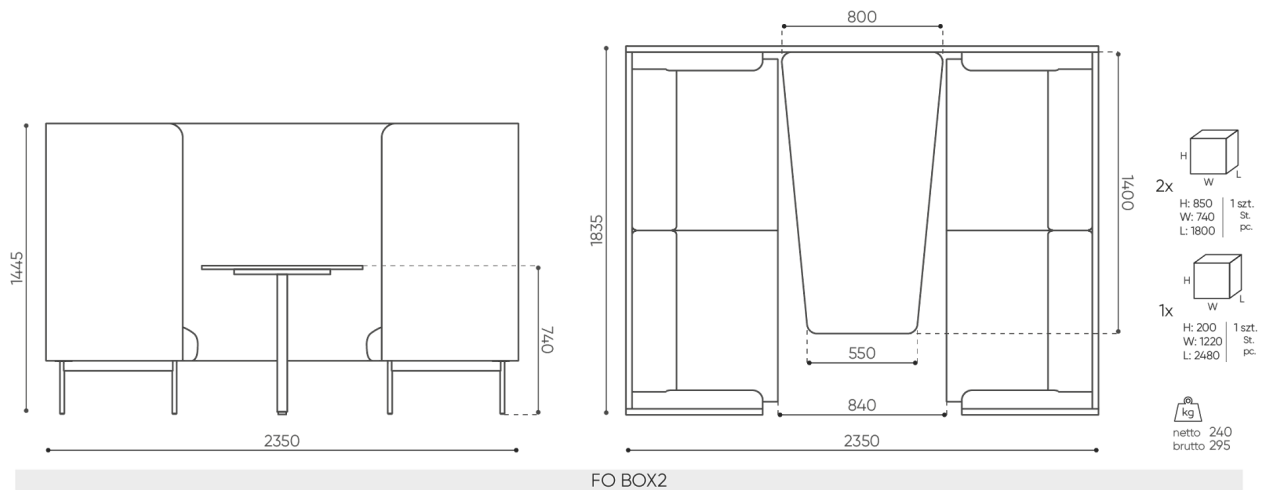

dimensions

FO BOX 2

All dimensions are in [mm] and refer to basic version products. The indicated dimensions can change depending on the selected equipment package. Bejot reserves the right to change selected elements and this may slightly affect the product's dimensions. In case of any special requirements on dimensions of a given product, the afore-mentioned information should be acknowledged by the Producer. The specification does not constitute an offer within the meaning of the Civil Code. Dimensions and weights are approximate and may vary by 5%. The requirements of the standard are always met.