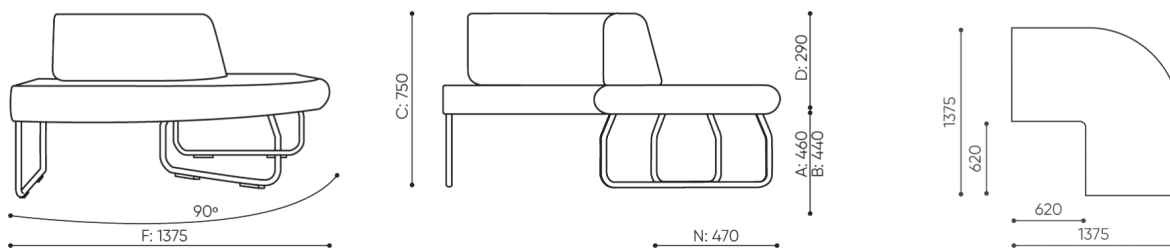

technical data

LG 90 IN

Standard ●
Option ○

Base

Powder painted (colors according to Bejot sampler book) ●

Additional equipment

CODE

The METAL connector to connect a set (1 set = 2 pcs) ○

Felt glides for wooden floors and floor panels ●

Legvan components are supplied in the form of partially disassembled (they require installation of legs to the seat)

dimensions

LG 90 IN

LG 90 1 IN

bejot:legvan

LG 90 1 OUT

LG 90 0

C	overall height	G	seat width	M	overall depth
D	backrest height	H	backrest width	N	seat depth

All dimensions are in [mm] and refer to basic version products. The indicated dimensions can change depending on the selected equipment package. Bejot reserves the right to change selected elements and this may slightly affect the product's dimensions. In case of any special requirements on dimensions of a given product, the afore-mentioned information should be acknowledged by the Producer. The specification does not constitute an offer within the meaning of the Civil Code. Dimensions and weights are approximate and may vary by 5%. The requirements of the standard are always met.