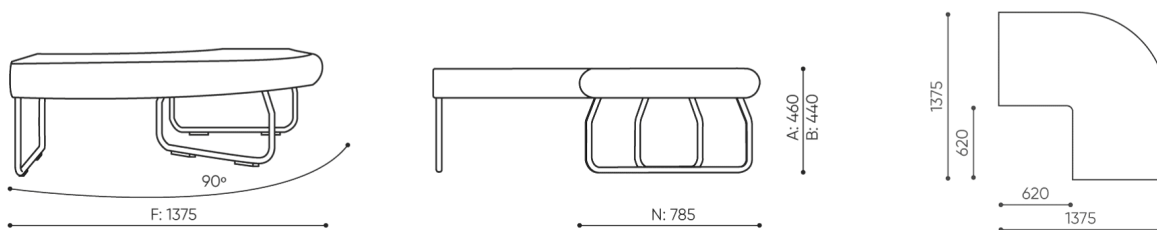

Felt glides for wooden floors and floor panels ●

Legvan components are supplied in the form of partially disassembled (they require installation of legs to the seat)

dimensions

LG 90 IN

LG 90 1 IN

bejot:legvan

LG 90 1 OUT

LG 90 0

C	overall height	G	seat width	M	overall depth
D	backrest height	H	backrest width	N	seat depth

All dimensions are in [mm] and refer to basic version products. The indicated dimensions can change depending on the selected equipment package. Bejot reserves the right to change selected elements and this may slightly affect the product's dimensions. In case of any special requirements on dimensions of a given product, the afore-mentioned information should be acknowledged by the Producer. The specification does not constitute an offer within the meaning of the Civil Code. Dimensions and weights are approximate and may vary by 5%. The requirements of the standard are always met.