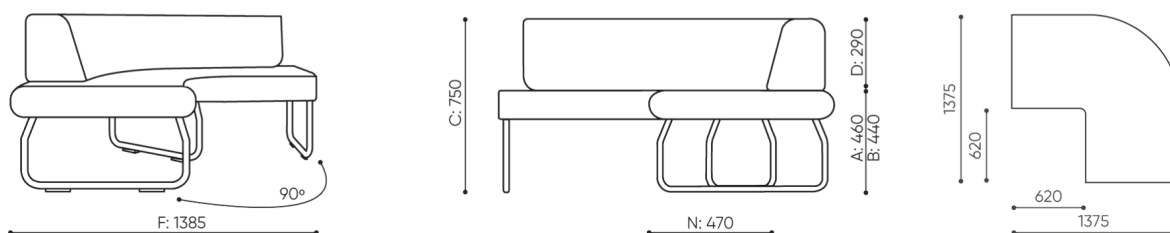

Felt glides for wooden floors and floor panels ●

Legvan components are supplied in the form of partially disassembled (they require installation of legs to the seat)

dimensions

LG 90 IN

LG 90 1 IN

bejot:legvan

LG 90 1 OUT

LG 90 0

C	overall height	G	seat width	M	overall depth
D	backrest height	H	backrest width	N	seat depth

All dimensions are in [mm] and refer to basic version products. The indicated dimensions can change depending on the selected equipment package. Bejot reserves the right to change selected elements and this may slightly affect the product's dimensions. In case of any special requirements on dimensions of a given product, the afore-mentioned information should be acknowledged by the Producer. The specification does not constitute an offer within the meaning of the Civil Code. Dimensions and weights are approximate and may vary by 5%. The requirements of the standard are always met.