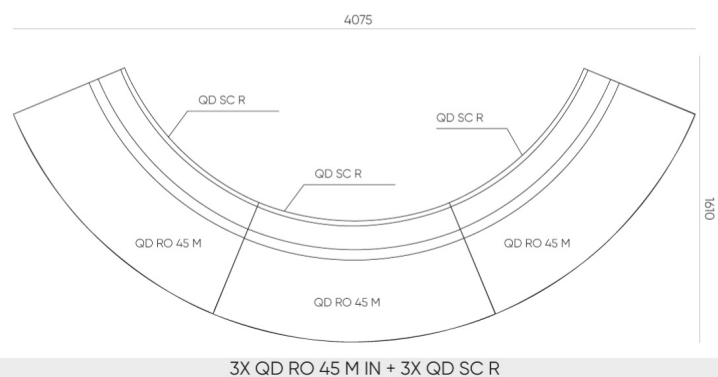

dimensions

QD RO 45 M IN + QD SCR

- A seat height: overall dimensions
- B seat height
- C chair height: overall dimensions
- D backrest height
- F chair width: overall dimensions
- G seat width
- H backrest width
- K height from the floor to the armrest
- M chair depth: overall dimensions
- N seat depth / seat length