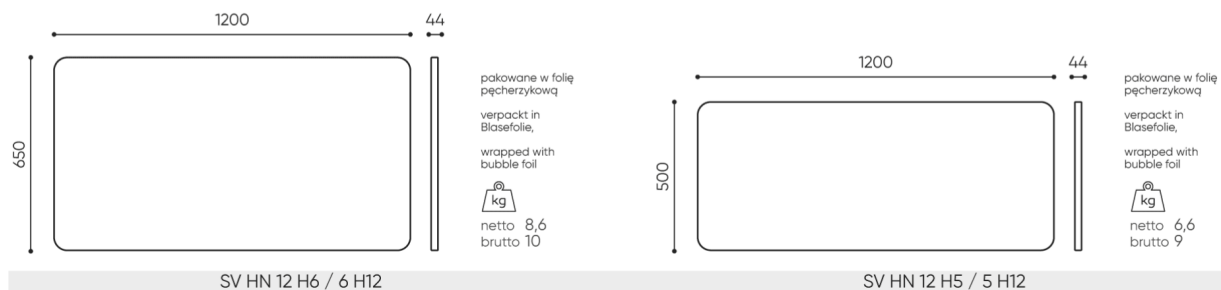

technical data

SV HN 12 H5/6

Standard ●
Option ○

Ceiling mounting sets	CODE	
A set of fixings with 3m long cables for hanging 1 panel	SV C1	○
A set of fasteners with 3m long cables for hanging 2 panels of the same width	SV C2	○
A set of fasteners with 3m long cables for hanging 3 panels of the same width	SV C3	○
Assembly cables of non-standard length - extra payment for each additional 1m of lines (set) over 3m		○
Ceiling and floor mounting sets		
A set of fixings with 4m long cables for hanging 1 panel	SV CF1	○
A set of fasteners with 4m long cables for hanging 2 panels of the same width	SV CF2	○
A set of fasteners with 4m long cables for hanging 3 panels of the same width	SV CF3	○
Assembly cables of non-standard length - extra payment for each additional 1m of lines (set) over 4m		○

dimensions

SV HN 12 H5/6

Dimensions are approximate and may vary depending on the selected product configuration. The requirements of the standard are always met.

materials available for collection

1st price group	Fenno
2nd price group	Alaska, Alpa, Charles, Charles - Studio Design, Cura, Hush, Pastel, Roccia
3rd price group	Ally, Ally SD, Alpa-Studio Design, Blazer, Cura SD, Cyber SD, Easy SD, Oceanic, Rhythm, Synergy, Synergy - Studio Design
4th price group	Heritage, Oceanic-Studio Design, Remix - Studio Design
5th price group	Accessoire*, Steelcut Trio 3