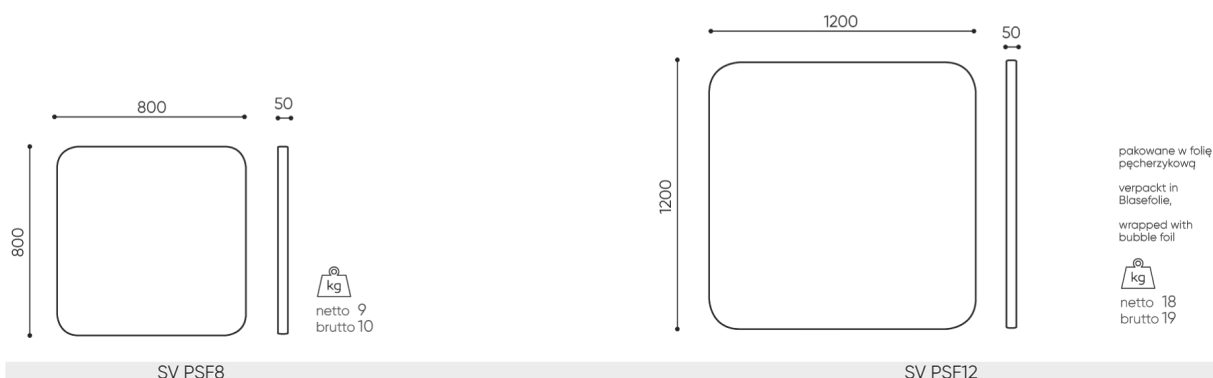

## technical data

SV PSF 8/12

Standard ●  
Option ○

Mounting method	CODE
The set of fasteners with 4 cables, 1.5 m long	●
Assembly cables of non-standard length - extra payment for each additional 1m of cable (set) over 1.5m	○

# dimensions

SV PSF 8/12

All dimensions are in [mm] and refer to basic version products. The indicated dimensions can change depending on the selected equipment package. Bejot reserves the right to change selected elements and this may slightly affect the product's dimensions. In case of any special requirements on dimensions of a given product, the afore-mentioned information should be acknowledged by the Producer. The specification does not constitute an offer within the meaning of the Civil Code. Dimensions and weights are approximate and may vary by 5%. The requirements of the standard are always met.