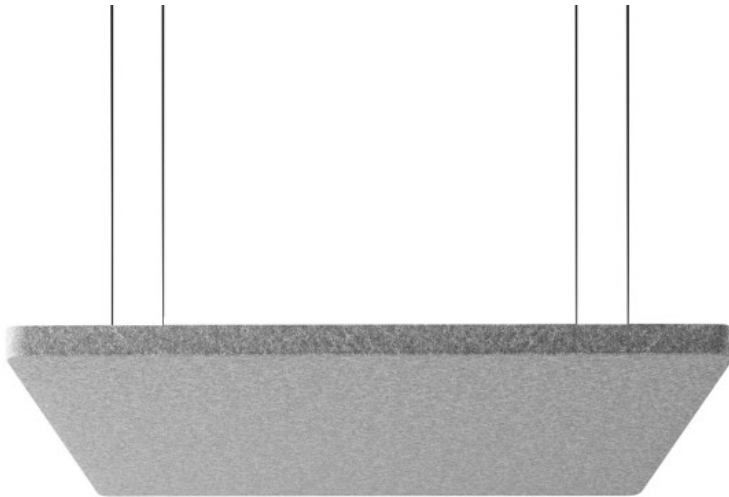

# selva

SV PSF 8/12

: product card

Acoustic panels and screens that effectively reduce noise and improve comfort in open space offices. Designed to absorb the sounds generated by noisy office equipment and co-worker conversations, they allow you to stay more focused.