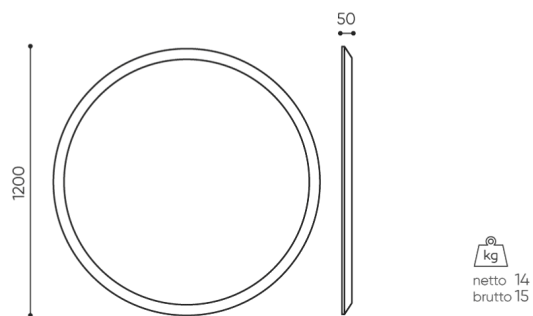

Acoustic parameters

Sound absorption coefficient α_w according to PN-EN ISO 11654:1999 - **0,9**
Sound absorption class acc. to PN-EN ISO 11654:1999 - **A**

technical data

SBS R120

Standard ●
Option ○

Mounting method	CODE
The set of fasteners with 4 cables, 1,5 m long	●
Mounting cords of non-standard lenght (extra charge for each additional 1 m of cable over 1,5 m)*	○

* the cord can be cut as desired to achieve the required lenght

dimensions

SBS R120

SBS /SBW R120

All dimensions are in [mm] and refer to basic version products. The indicated dimensions can change depending on the selected equipment package. Bejot reserves the right to change selected elements and this may slightly affect the product's dimensions. In case of any special requirements on dimensions of a given product, the afore-mentioned information should be acknowledged by the Producer. The specification does not constitute an offer within the meaning of the Civil Code. Dimensions and weights are approximate and may vary by 5%. The requirements of the standard are always met.