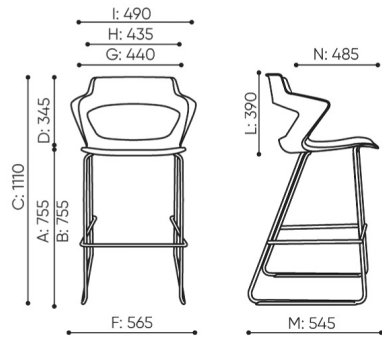

### CODE

Whole plastic

1N

Upholstered seat

2N

---

# dimensions

SK H be:basic

H: 1290 | 1 szt.  
W: 640 | St.  
L: 680 | pc.

H: 1290 | 2 szt.  
W: 640 | St.  
L: 680 | pc.

H: 1290 | 3 szt.  
W: 640 | St.  
L: 680 | pc.

 kg  
netto 8  
brutto 11

SK H 1N

- |   |   |   |
|---|---|---|
| <b>B</b> seat height: measured according to the norm PN EN 1335-1 with a load of 640N | <b>F</b> dimensional width chair / base | <b>K</b> height from the floor to the armrest |
| <b>C</b> chair height adjustment  | <b>G</b> seat width                     | <b>L</b> backrest length                      |
| <b>D</b> backrest height adjustment   | <b>H</b> backrest width                 | <b>M</b> dimensional chair depth              |
|   |   | <b>N</b> seat depth adjustment / seat length  |