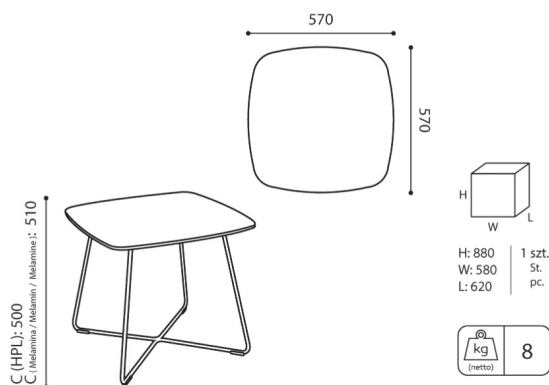

### Tabletop

---

Laminated board (18mm thick)

# dimensions

TB 29 SQ 570

TB 29 SQ 570

All dimensions are in [mm] and refer to basic version products. The indicated dimensions can change depending on the selected equipment package. Bejot reserves the right to change selected elements and this may slightly affect the product's dimensions. In case of any special requirements on dimensions of a given product, the afore-mentioned information should be acknowledged by the Producer. The specification does not constitute an offer within the meaning of the Civil Code. Dimensions and weights are approximate and may vary by 5%. The requirements of the standard are always met.