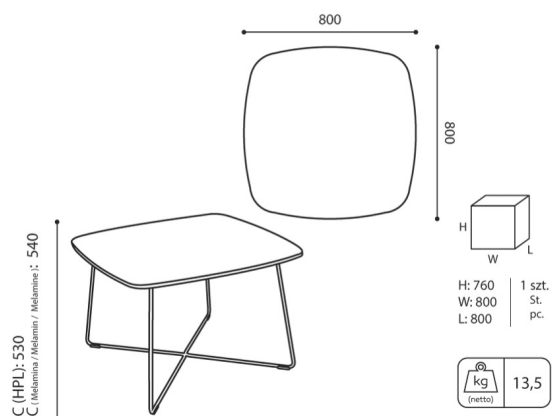

### Tabletop

---

Laminated board (18mm thick)

# dimensions

TB 29 SQ 800

TB 29 SQ 800

All dimensions are in [mm] and refer to basic version products. The indicated dimensions can change depending on the selected equipment package. Bejot reserves the right to change selected elements and this may slightly affect the product's dimensions. In case of any special requirements on dimensions of a given product, the afore-mentioned information should be acknowledged by the Producer. The specification does not constitute an offer within the meaning of the Civil Code. Dimensions and weights are approximate and may vary by 5%. The requirements of the standard are always met.