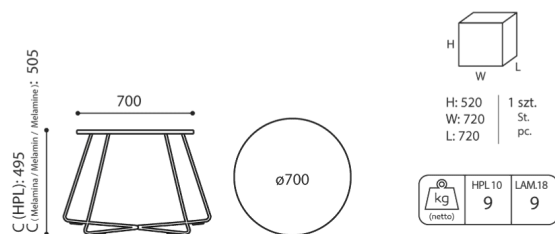

### Tabletop

---

Laminated board (18mm thick)

# dimensions

TB 29R L

TB 29R L

All dimensions are in [mm] and refer to basic version products. The indicated dimensions can change depending on the selected equipment package. Bejot reserves the right to change selected elements and this may slightly affect the product's dimensions. In case of any special requirements on dimensions of a given product, the afore-mentioned information should be acknowledged by the Producer. The specification does not constitute an offer within the meaning of the Civil Code. Dimensions and weights are approximate and may vary by 5%. The requirements of the standard are always met.