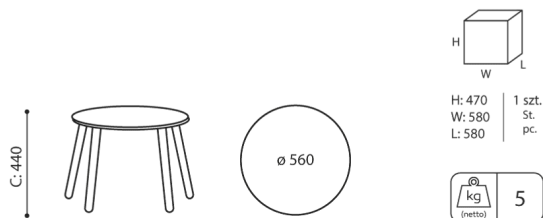

technical data

TB W 74H

Standard ●
Option ○

Base

Legs: solid oak wood - natural color (O1)

●

Legs: solid wood - black coloring (O3)

○

Tabletop

Laminated board (18mm thick)

dimensions

TB W 74H

TB W 740 H

All dimensions are in [mm] and refer to basic version products. The indicated dimensions can change depending on the selected equipment package. Bejot reserves the right to change selected elements and this may slightly affect the product's dimensions. In case of any special requirements on dimensions of a given product, the afore-mentioned information should be acknowledged by the Producer. The specification does not constitute an offer within the meaning of the Civil Code. Dimensions and weights are approximate and may vary by 5%. The requirements of the standard are always met.