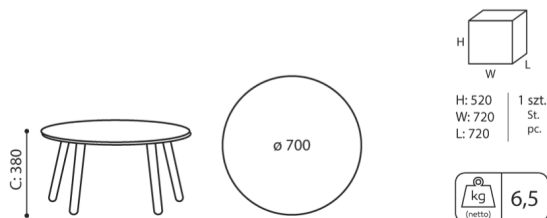

technical data

TB W 74L

Standard ●
Option ○

Base

Legs: solid oak wood - natural color (O1)

●

Legs: solid wood - black coloring (O3)

○

Tabletop

Laminated board (18mm thick)

dimensions

TB W 74L

TB W 740 L

All dimensions are in [mm] and refer to basic version products. The indicated dimensions can change depending on the selected equipment package. Bejot reserves the right to change selected elements and this may slightly affect the product's dimensions. In case of any special requirements on dimensions of a given product, the afore-mentioned information should be acknowledged by the Producer. The specification does not constitute an offer within the meaning of the Civil Code. Dimensions and weights are approximate and may vary by 5%. The requirements of the standard are always met.