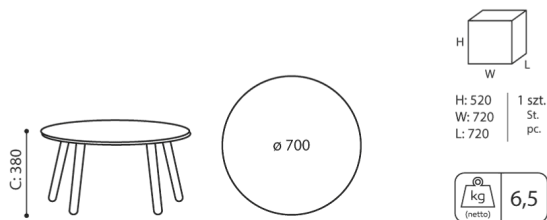

### Tabletop

Laminated board (18mm thick)

# dimensions

TB W 74L

TB W 740 L

All dimensions are in [mm] and refer to basic version products. The indicated dimensions can change depending on the selected equipment package. Bejot reserves the right to change selected elements and this may slightly affect the product's dimensions. In case of any special requirements on dimensions of a given product, the afore-mentioned information should be acknowledged by the Producer. The specification does not constitute an offer within the meaning of the Civil Code. Dimensions and weights are approximate and may vary by 5%. The requirements of the standard are always met.