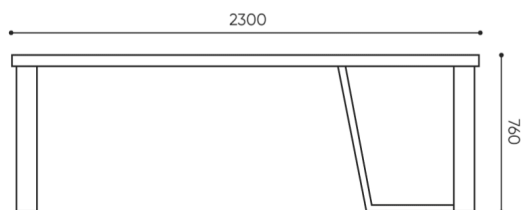

# dimensions

## TB CONF3

H: 770 | 1 szt.  
W: 1130 | St.  
L: 3030 | pc.

netto 120  
brutto 130

TB CONF3

H: 770 | 1 szt.  
W: 1130 | St.  
L: 2330 | pc.

netto 100  
brutto 110

TB CONF2

**H** height: overall dimensions

**W** width: overall dimensions

**L** length: overall dimensions

Dimensions are approximate and may vary depending on the selected product configuration. The requirements of the standard are always met.