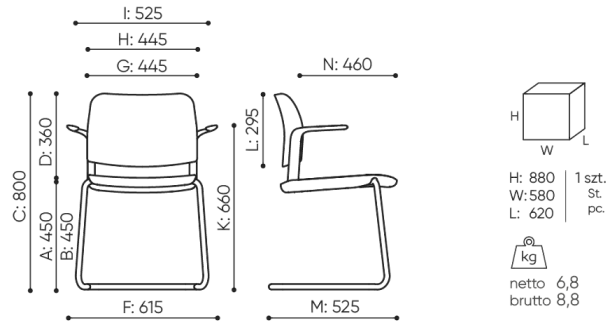

VO 23C 1N 6 pcs.

VO 230 2N, 3N, 2M 4 pcs.

Trolley

trolley for chairs VO 231/230

VO TR

Stacking

VO 231 1N 6 pcs.

VO 231 2N, 3N, 2M 4 pcs.

VO 230 1N 6 pcs.

VO 230 2N, 3N, 2M 4 pcs.

VO 23C 1N 6 pcs.

VO 230 2N, 3N, 2M 4 pcs.

Available color combinations of plastics and metal frame in Volo chairs

Color code	Plastic colors		Available metal frame colors		
	armrest, connectors and seat cover	seat and backrest			
VO WGH	 NCS 4000-N	+  NCS 1000-N	 4000N (NCS 4000-N)	 RAL 9005 S	 chrome*
VO GCM	 NCS 8005-Y20R	+  NCS S 6005-Y20R	 85Y2R (NCS 8005-Y20R)	 RAL 9005 S	 chrome*
VO TG	 NCS S 6010-G10Y	+  NCS S 3005-G50Y	 61G1Y (NCS S 6010-G10Y)	 RAL 9005 S	 chrome*
VO BLB	 NCS S 8005-R50B	+  NCS S 6010-R90B	 RAL 5008 S	 RAL 9005 S	 chrome*
VO NN	 NCS 9000 N	+  NCS 9000 N		 RAL 9005 S	 chrome*

* option at an additional cost

dimensions

VO 230

VO 230 1N

B seat height: measured according to the norm PN EN 1335-1 with a load of 640N

C chair height adjustment

D backrest height adjustment

F dimensional width chair / base

G seat width

H backrest width

K height from the floor to the armrest

L backrest length

M dimensional chair depth

N seat depth adjustment / seat length

All dimensions are in [mm] and refer to basic version products. The indicated dimensions can change depending on the selected equipment package. Bejot reserves the right to change selected elements and this may slightly affect the product's dimensions. In case of any special requirements on dimensions of a given product, the afore-mentioned information should be acknowledged by the Producer. The specification does not constitute an offer within the meaning of the Civil Code. Dimensions and weights are approximate and may vary by 5%. The requirements of the standard are always met.