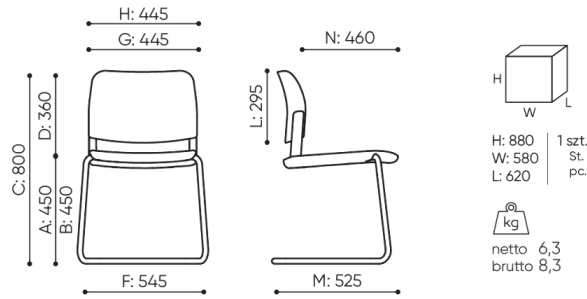

dimensions

VO 231

VO 231 1N

- **B** seat height: measured according to the norm PN EN 1335-1 with a load of 640N
- **C** chair height adjustment
- **D** backrest height adjustment

- **F** dimensional width chair / base
- **G** seat width
- **H** backrest width

- **K** height from the floor to the armrest
- **L** backrest length
- **M** dimensional chair depth
- **N** seat depth adjustment / seat length

All dimensions are in [mm] and refer to basic version products. The indicated dimensions can change depending on the selected equipment package. Bejot reserves the right to change selected elements and this may slightly affect the product's dimensions. In case of any special requirements on dimensions of a given product, the afore-mentioned information should be acknowledged by the Producer. The specification does not constitute an offer within the meaning of the Civil Code. Dimensions and weights are approximate and may vary by 5%. The requirements of the standard are always met.