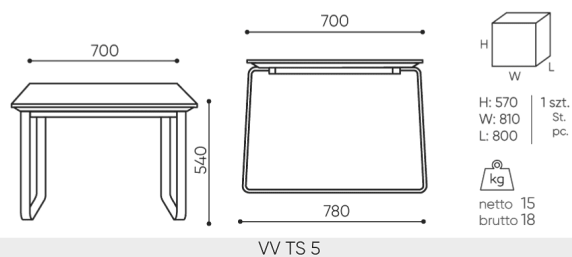

technical data

VV TS5

Standard ●
Option ○

Base

Chromed

Table top

Laminated board (18mm thick)

dimensions

VV TS5

All dimensions are in [mm] and refer to basic version products. The indicated dimensions can change depending on the selected equipment package. Bejot reserves the right to change selected elements and this may slightly affect the product's dimensions. In case of any special requirements on dimensions of a given product, the afore-mentioned information should be acknowledged by the Producer. The specification does not constitute an offer within the meaning of the Civil Code. Dimensions and weights are approximate and may vary by 5%. The requirements of the standard are always met.