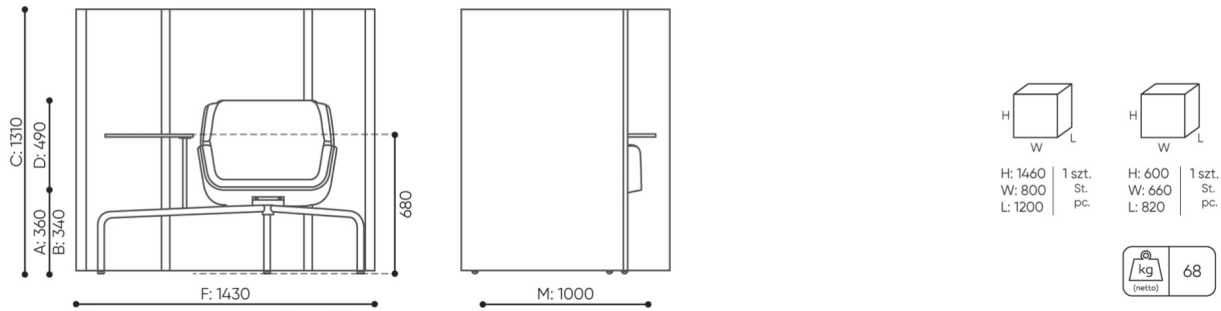

design:
Maciej Karpiak Bejot Development Team

Site du produit
[lien vers le site](#)

bejot:

dimensions

BO WS

BO S BASE + BO S CHAIR

- A seat height: overall dimensions
- B seat height: measured according to the norm
PN EN 1335 - 1
- C chair height
- D backrest height
- E headrest height
- F dimensional width chair / base
- G seat width
- H backrest width
- I width between armrests
- K height from the floor to the armrest
- L backrest length
- M dimensional chair depth
- N seat depth / seat length