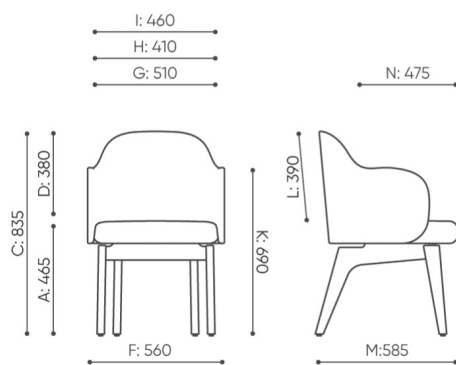

flos

FSW KP 721

: fiche produit

La collection Flos propose des si ges extr mement confortables avec une large gamme de bases : en m tal, en bois, sur roulettes, basses, hautes et bancs. Elle est parfaite pour les bureaux et les lieux de travail domestiques.

design:
Tomasz Augustyniak

**must
have**
LA BIEN DITTE DÉCORATION

bejot:

Site du produit
[lien vers le site](#)

dimensions

FSW KP 721

FSW KP 721

- A seat height: overall dimensions
- B seat height: measured according to the norm
PN EN 1335 - 1
- C chair height
- D backrest height
- E headrest height
- F dimensional width chair / base
- G seat width
- H backrest width
- I width between armrests
- K height from the floor to the armrest
- L backrest length
- M dimensional chair depth
- N seat depth / seat length

Dimensions are approximate and may vary depending on the selected product configuration. The requirements of the standard are always met.

mat riaux disponibles pour la collection

| | |
|-----------------|---|
| 1st price group | Fenno, Keimo |
| 2nd price group | Alaska, Alpa, Charles, Charles - Studio Design, Cura, Pastel, Roccia |
| 3rd price group | Ally, Ally SD, Alpa-Studio Design, Blazer, Cura SD, Cyber SD, Easy SD, Oceanic, Silvertex , Silvertex - Studio Design, Synergy, Synergy - Studio Design |
| 4th price group | Heritage, Oceanic-Studio Design, Remix - Studio Design |
| 5th price group | Accessoire, Steelcut Trio 3 |
| Cuir | Leather |
| Wood | Solid oak wood - clear varnish matt |
| Metal | Metal - powder coated |