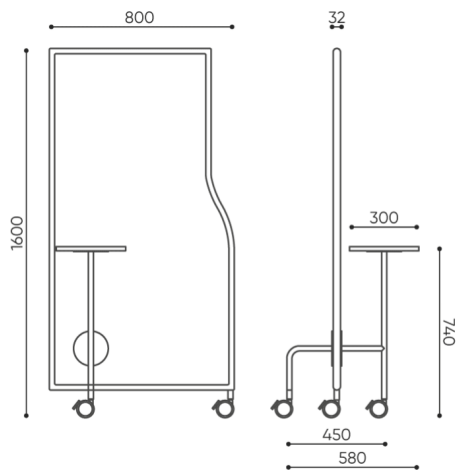

design:
Tomasz Augustyniak

Site du produit
[lien vers le site](#)

bejot:

dimensions

FS SC8TW

FS SC8TW + 3TN + TBL

H height: overall dimensions

W width: overall dimensions

L epth: overall dimensions

Dimensions are approximate and may vary depending on the selected product configuration. The requirements of the standard are always met.

mat riaux disponibles pour la collection