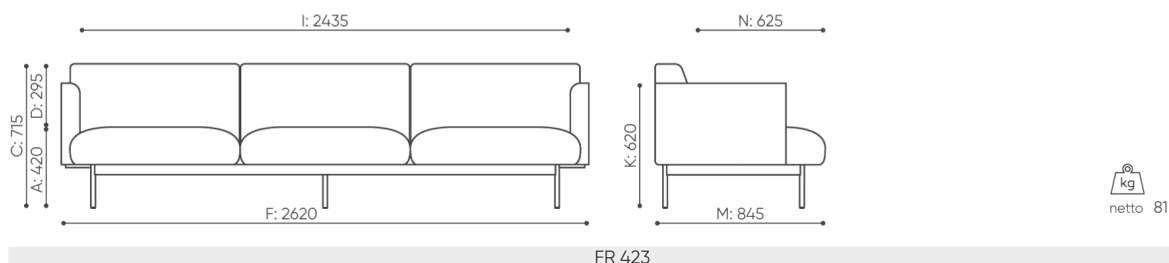

dimensions

FR 423