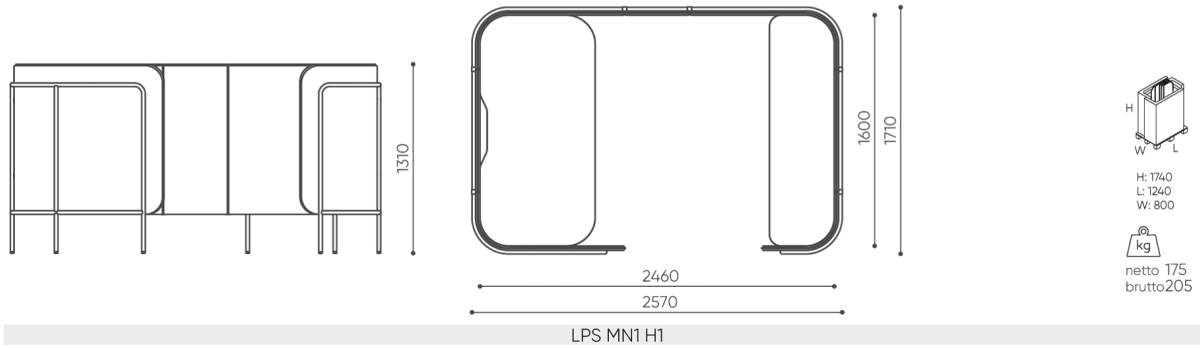

Feet

Adjustable feet for ceramic, concrete and carpet floors	LK	●
Adjustable felt feet for wooden floors and panels	LF	○

Tabletop mounted mediaport

Round PIX mediaport (black) – 1 voltage socket 230 V (type E - Poland, France / type F - Germany / type G - United Kingdom)	[type]1V	<input type="radio"/>
Round PIX mediaport (black) – 2 x USB charger	M1CC	<input type="radio"/>
Inductive charger	IC	<input type="radio"/>

Accessories for cable organization (recommended for media port)

Cable cover (under a tabletop) for LP CT1 tabletops	LP CM H L	<input type="radio"/>
---	-----------	-----------------------

dimensions

manager_pod