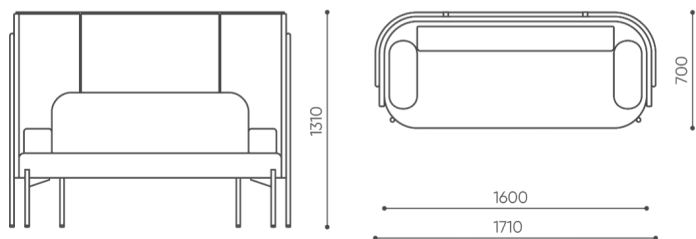

LPS SC M H1

dimensions

sofa_pod