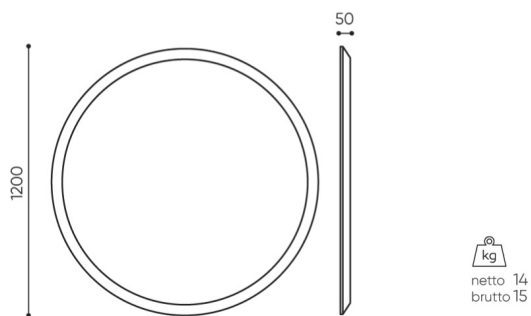

design:
Bejot Development Team

Site du produit
[lien vers le site](#)

bejot:

dimensions

SBS R120

SBS /SBW R120

- H** height: overall dimensions
- W** width: overall dimensions
- L** epth: overall dimensions

Dimensions are approximate and may vary depending on the selected product configuration. The requirements of the standard are always met.

mat riaux disponibles pour la collection

1st price group	Bond, Fenno, Sawana
2nd price group	Alaska, Alpa, Charles, Charles - Studio Design, Cura, Era - Studio Design, Pastel, Roccia
3rd price group	Ally, Ally SD, Alpa-Studio Design, Blazer, Cura SD, Cyber SD, Easy SD, Oceanic, Synergy, Synergy - Studio Design
4th price group	Heritage, Oceanic-Studio Design, Remix - Studio Design
5th price group	Steelcut Trio 3